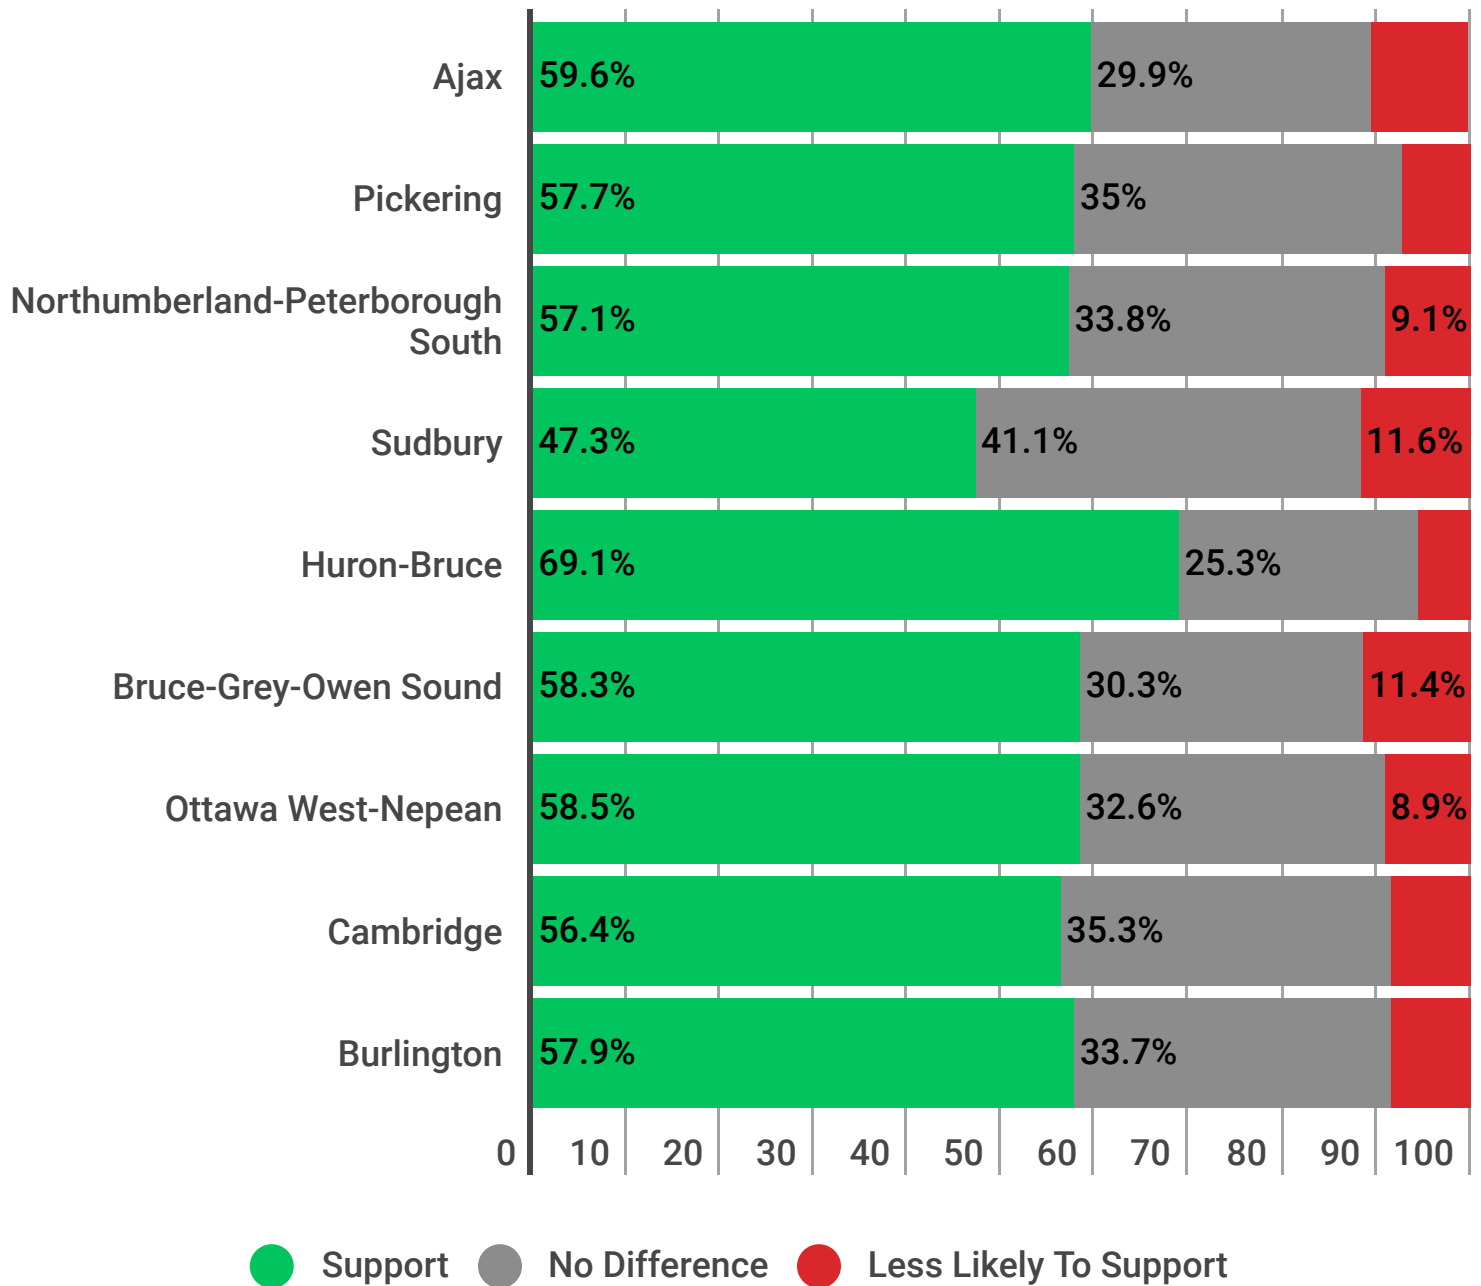

Would you strongly support, somewhat support, somewhat oppose or strongly oppose upgrading and refurbishing existing nuclear power plants?

As part of Ontario's Long Term Energy Plan, Bruce Power will generate 30 percent of the province's electricity at 30 percent less than the average cost to generate residential power.

Ontario's Bruce nuclear power plant is a leading global supplier of Cobalt60, a isotope used to sterilize hospitals, medical equipment and treat brain tumors.

Bruce Power's nuclear facilities generated 70% of the additional electricity needed to phase-out the use of coal fired power in Ontario.

Bruce Power is the source of job creation and investment throughout Ontario supporting 22,000 jobs across the Province and over \$4 Billion in annual economic activity.