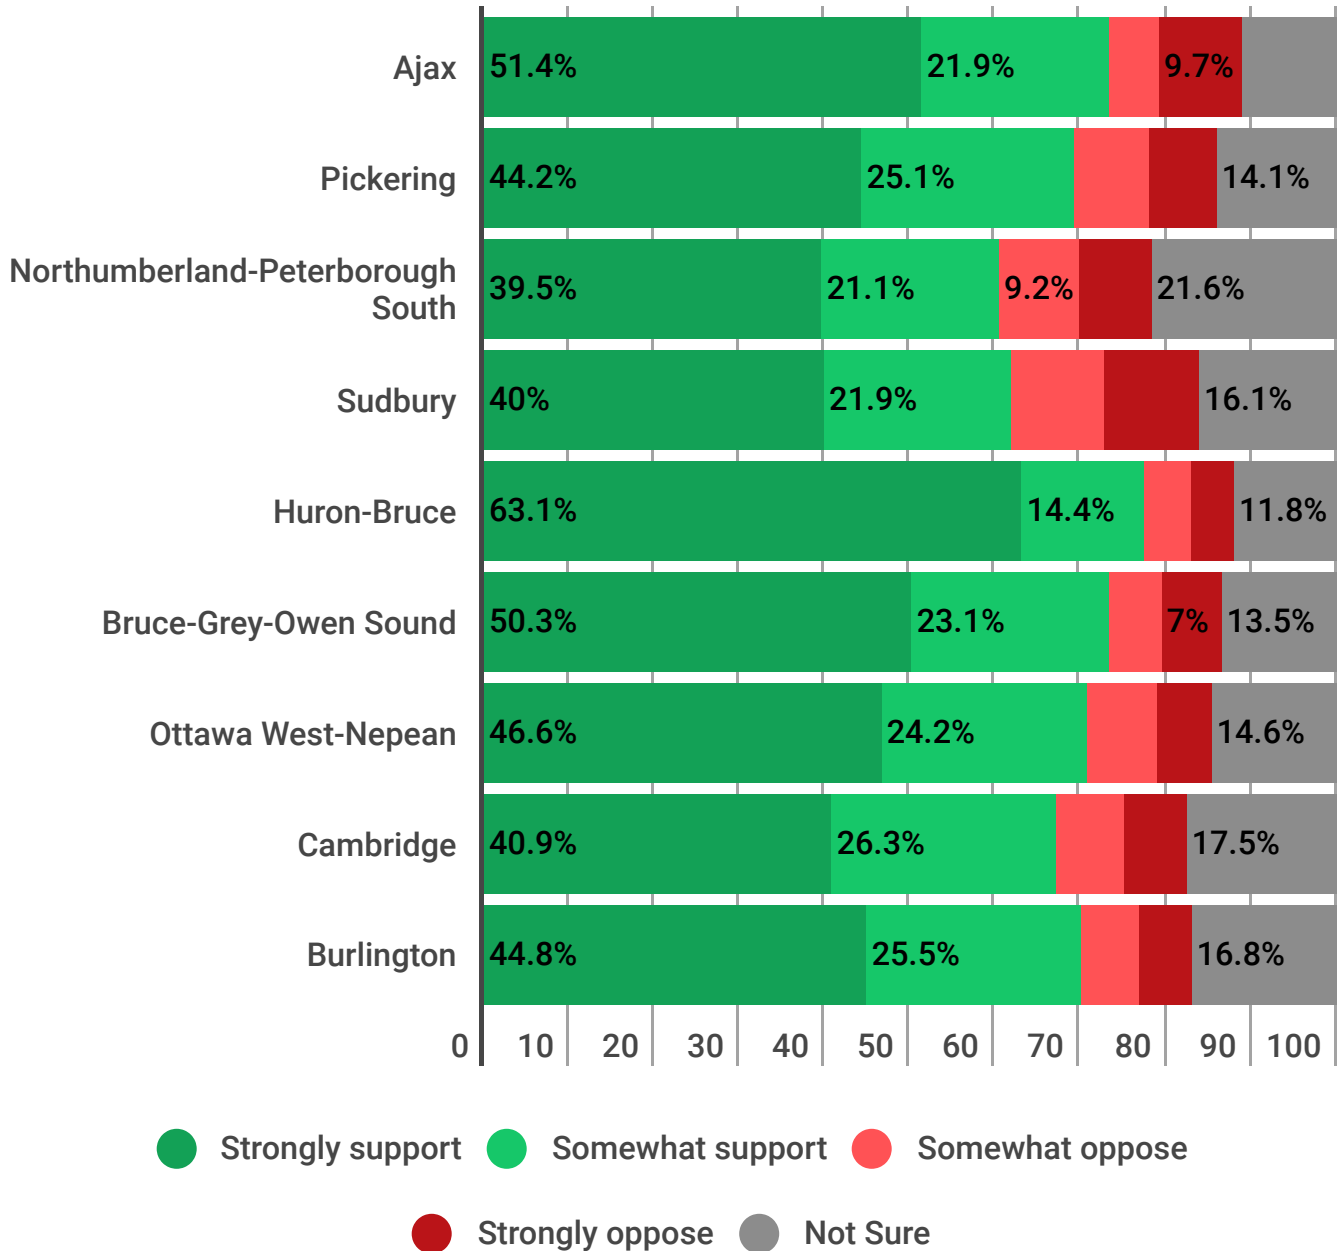

Would you strongly support, somewhat support, somewhat oppose or strongly oppose upgrading and refurbishing existing nuclear power plants?

As part of Ontario's Long Term Energy Plan, Bruce Power will generate 30 percent of the province's electricity at 30 percent less than the average cost to generate residential power.

Ontario's Bruce nuclear power plant is a leading global supplier of Cobalt60, a isotope used to sterilize hospitals, medical equipment and treat brain tumors.

Bruce Power's nuclear facilities generated 70% of the additional electricity needed to phase-out the use of coal fired power in Ontario.

Bruce Power is the source of job creation and investment throughout Ontario supporting 22,000 jobs across the Province and over \$4 Billion in annual economic activity.