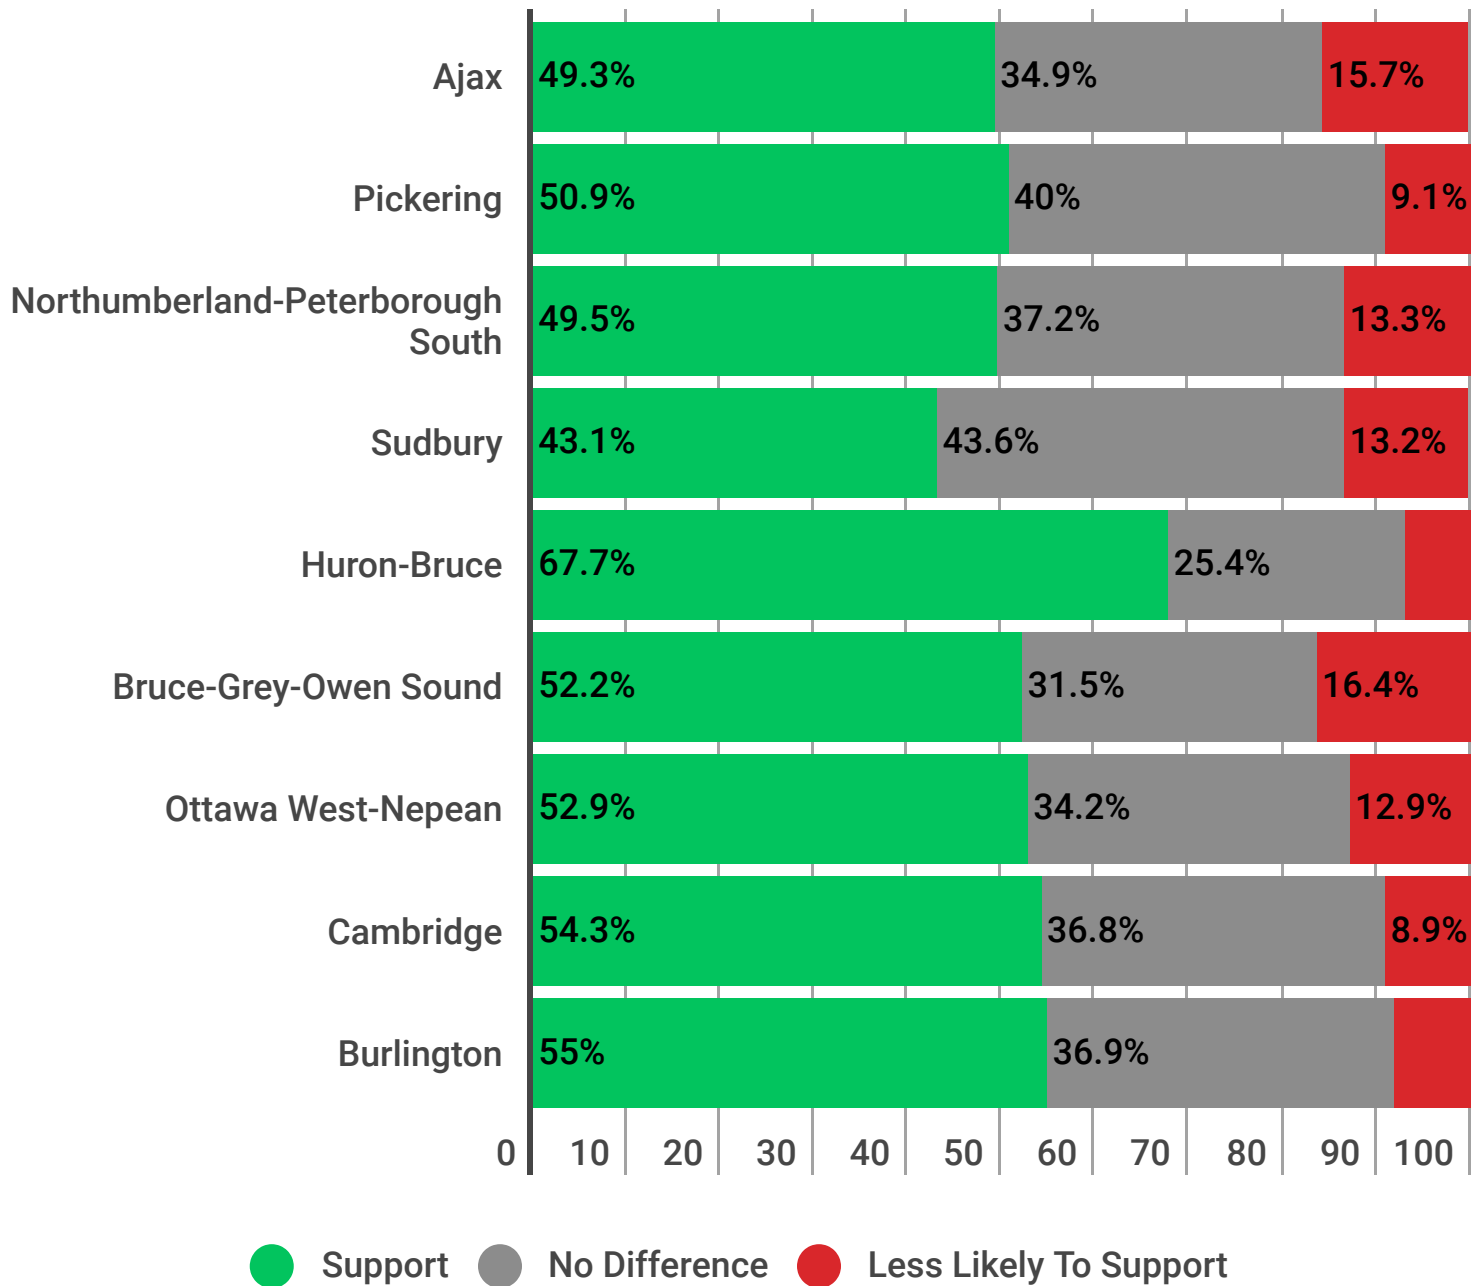

Would you strongly support, somewhat support, somewhat oppose or strongly oppose upgrading and refurbishing existing nuclear power plants?

As part of Ontario's Long Term Energy Plan, Bruce Power will generate 30 percent of the province's electricity at 30 percent less than the average cost to generate residential power.

Ontario's Bruce nuclear power plant is a leading global supplier of Cobalt60, a isotope used to sterilize hospitals, medical equipment and treat brain tumors.

Bruce Power's nuclear facilities generated 70% of the additional electricity needed to phase-out the use of coal fired power in Ontario.

Bruce Power is the source of job creation and investment throughout Ontario supporting 22,000 jobs across the Province and over \$4 Billion in annual economic activity.