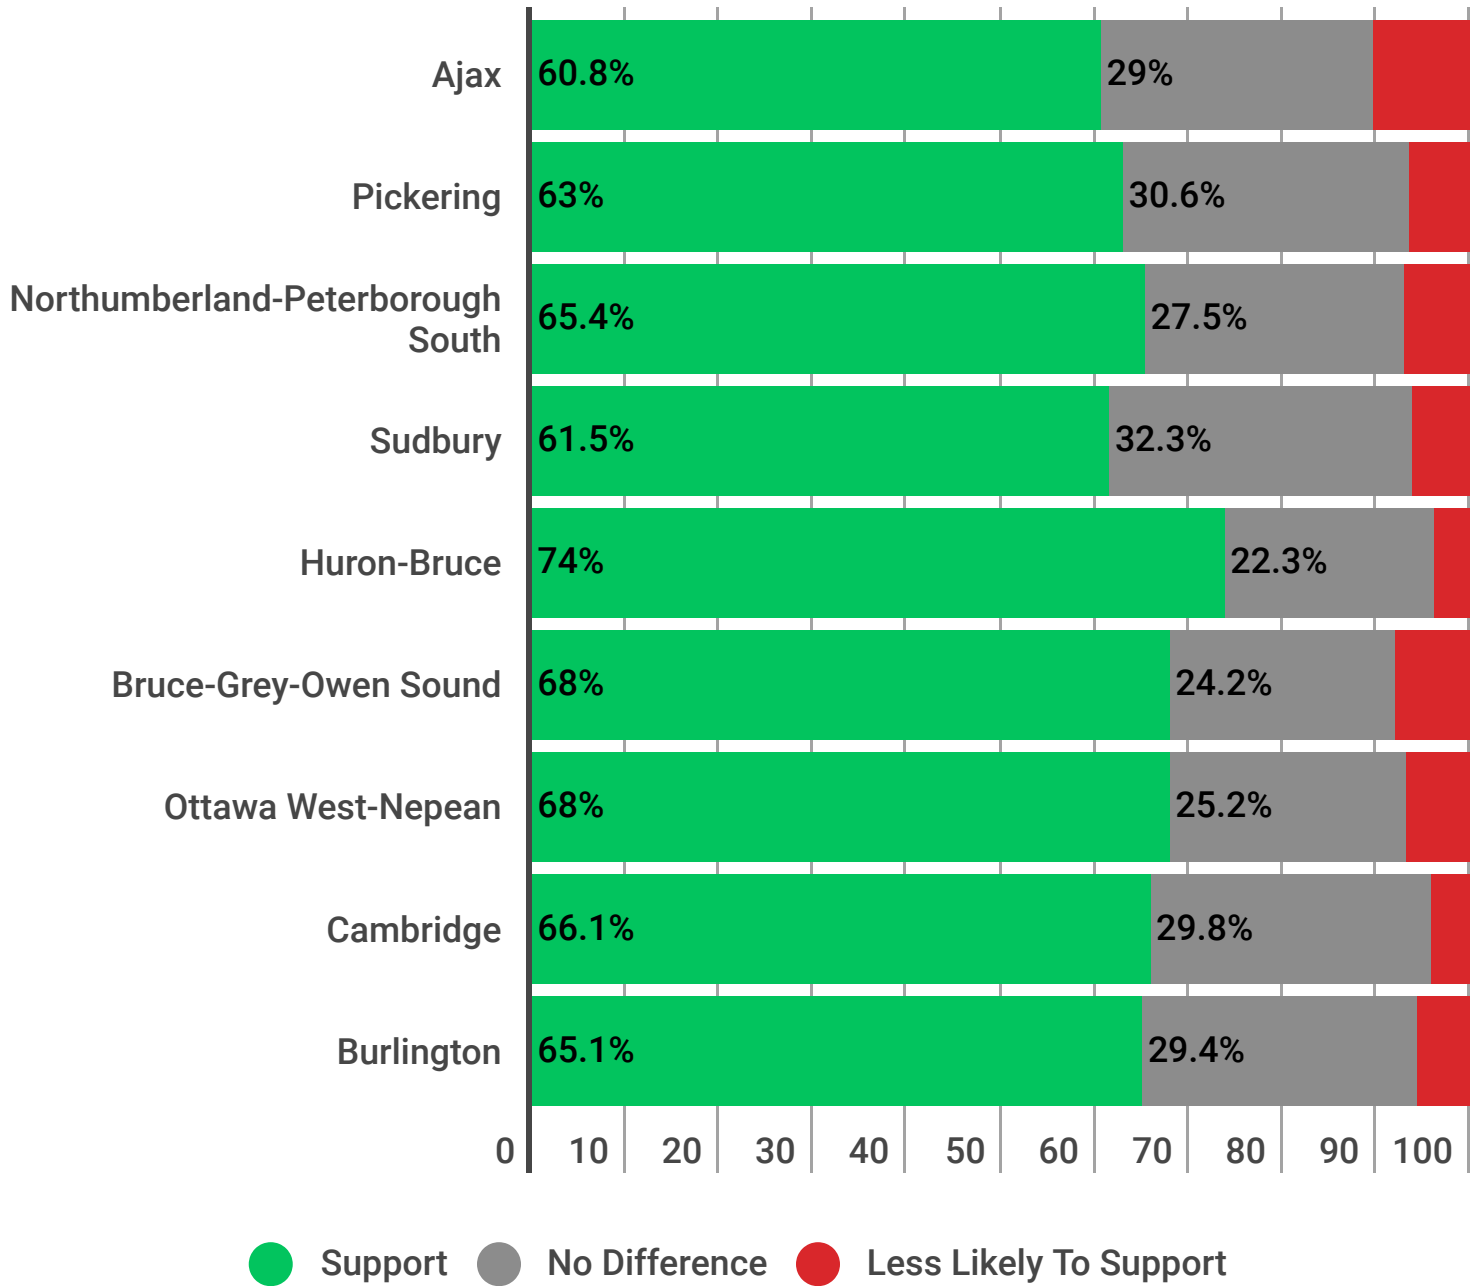

Would you strongly support, somewhat support, somewhat oppose or strongly oppose upgrading and refurbishing existing nuclear power plants?

As part of Ontario's Long Term Energy Plan, Bruce Power will generate 30 percent of the province's electricity at 30 percent less than the average cost to generate residential power.

Ontario's Bruce nuclear power plant is a leading global supplier of Cobalt60, a isotope used to sterilize hospitals, medical equipment and treat brain tumors.

Bruce Power's nuclear facilities generated 70% of the additional electricity needed to phase-out the use of coal fired power in Ontario.

Bruce Power is the source of job creation and investment throughout Ontario supporting 22,000 jobs across the Province and over \$4 Billion in annual economic activity.