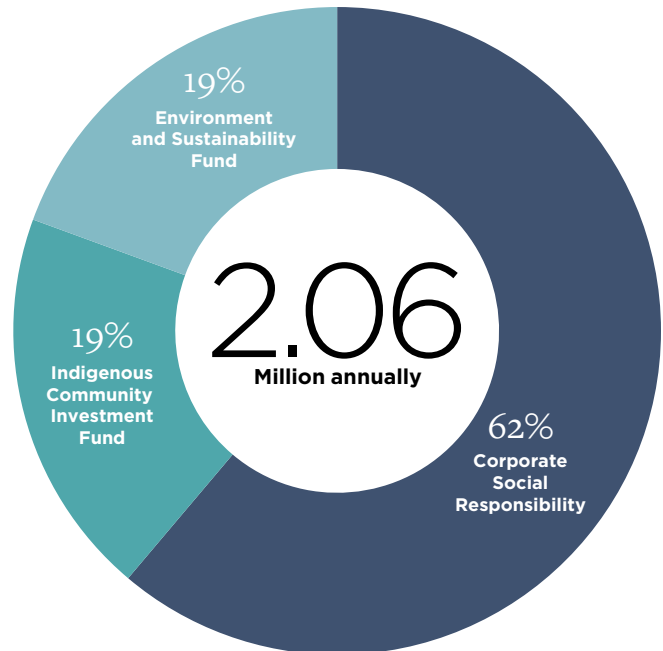

BRUCE POWER FACTS

In the community

Bruce Power is proud to deliver reliable and carbon-free nuclear power to families and businesses across Ontario and cancer-fighting medical isotopes across the globe.

But we can't do it alone.

Bruce Power relies on the support of the surrounding communities and everyone that lives and works in the Clean Energy Frontier of Bruce, Grey and Huron counties, and we never take this support for granted.

BRUCE POWER'S COMMUNITY INVESTMENT PROGRAM

**\$75,000
scholarship
program.**

COMMUNITY INVESTMENT FUND

The Community Investment and Sponsorship Program centres on specific focus areas of health and wellness; youth development; military and veterans; and community events and engagement. This includes a \$75,000 scholarship program for local secondary and post-secondary students.

**Interactive exhibits
and a summer
site bus tour
program.**

VISITORS' CENTRE

The Bruce Power Visitors' Centre features interactive exhibits and a summer site bus tour program focused on educating the public about safe, clean nuclear energy and medical isotopes produced at Bruce Power.